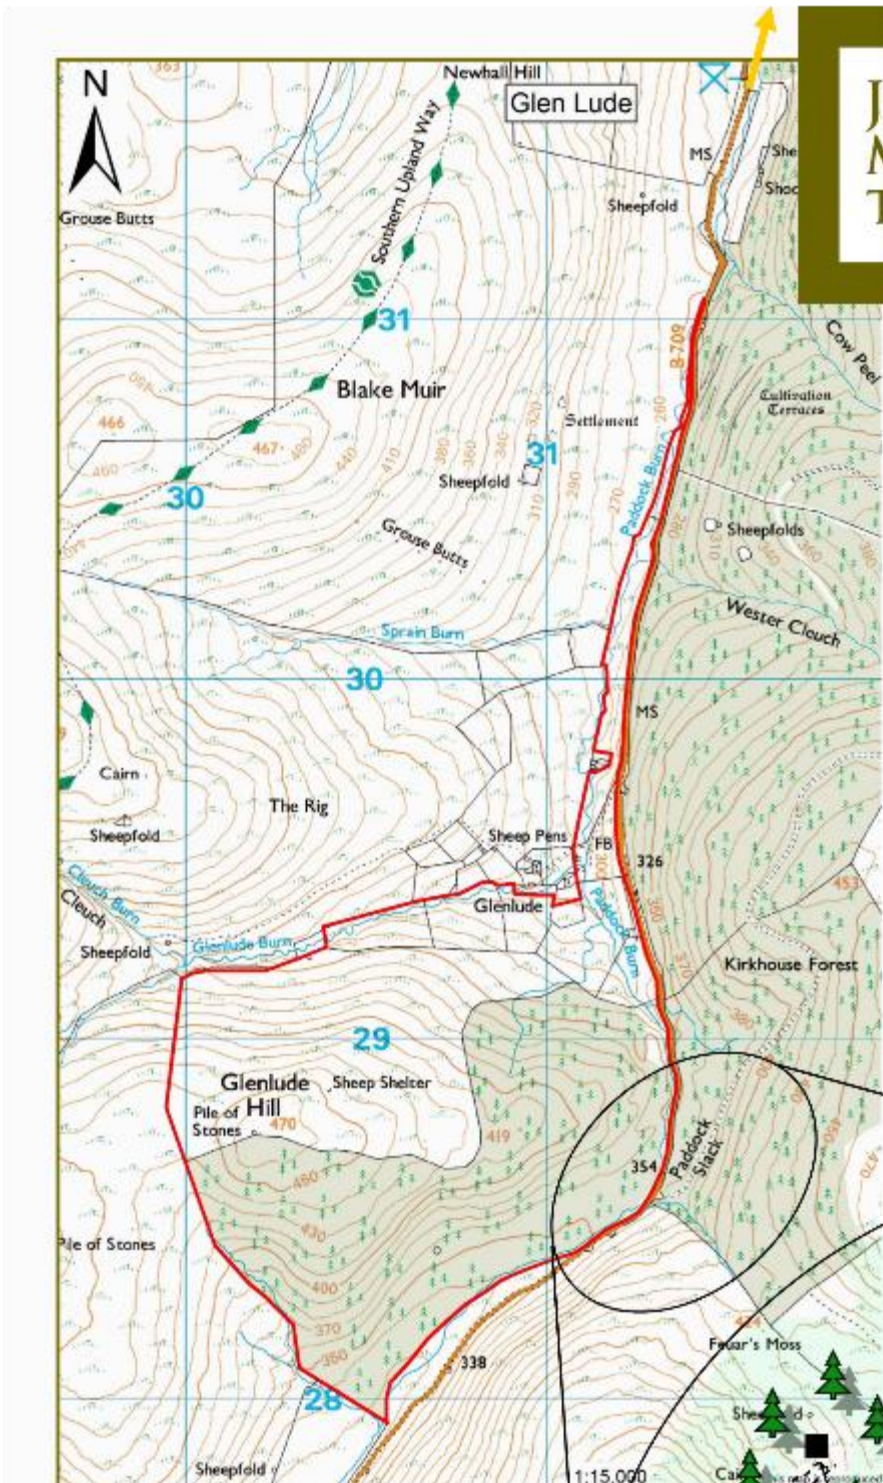

Innerleithen 5.3 miles

Glenlude

Karen Purvis

Glenlude Property Manager

karen.purvis@johnmuirtrust.org

T: 01750 62225 Mbl: 07811 354 957

To Traquair 3.8 miles

www.jmt.org/Glenlude.asp

EH44 6PY NT313 285

property boundary in red

Glenlude House & Glenlude Farmhouse NT 309 295 are not part of the JMT property

The John Muir Trust is a Scottish charitable company limited by guarantee (Charity No SC002061 Company No SC81620). Registered office: Tower House, Station Road, Pitlochry, PH16 5AN tel: 01796 484934 fax: 01796 473514

Traquair 3.8 miles

Yarrow 3.3 miles